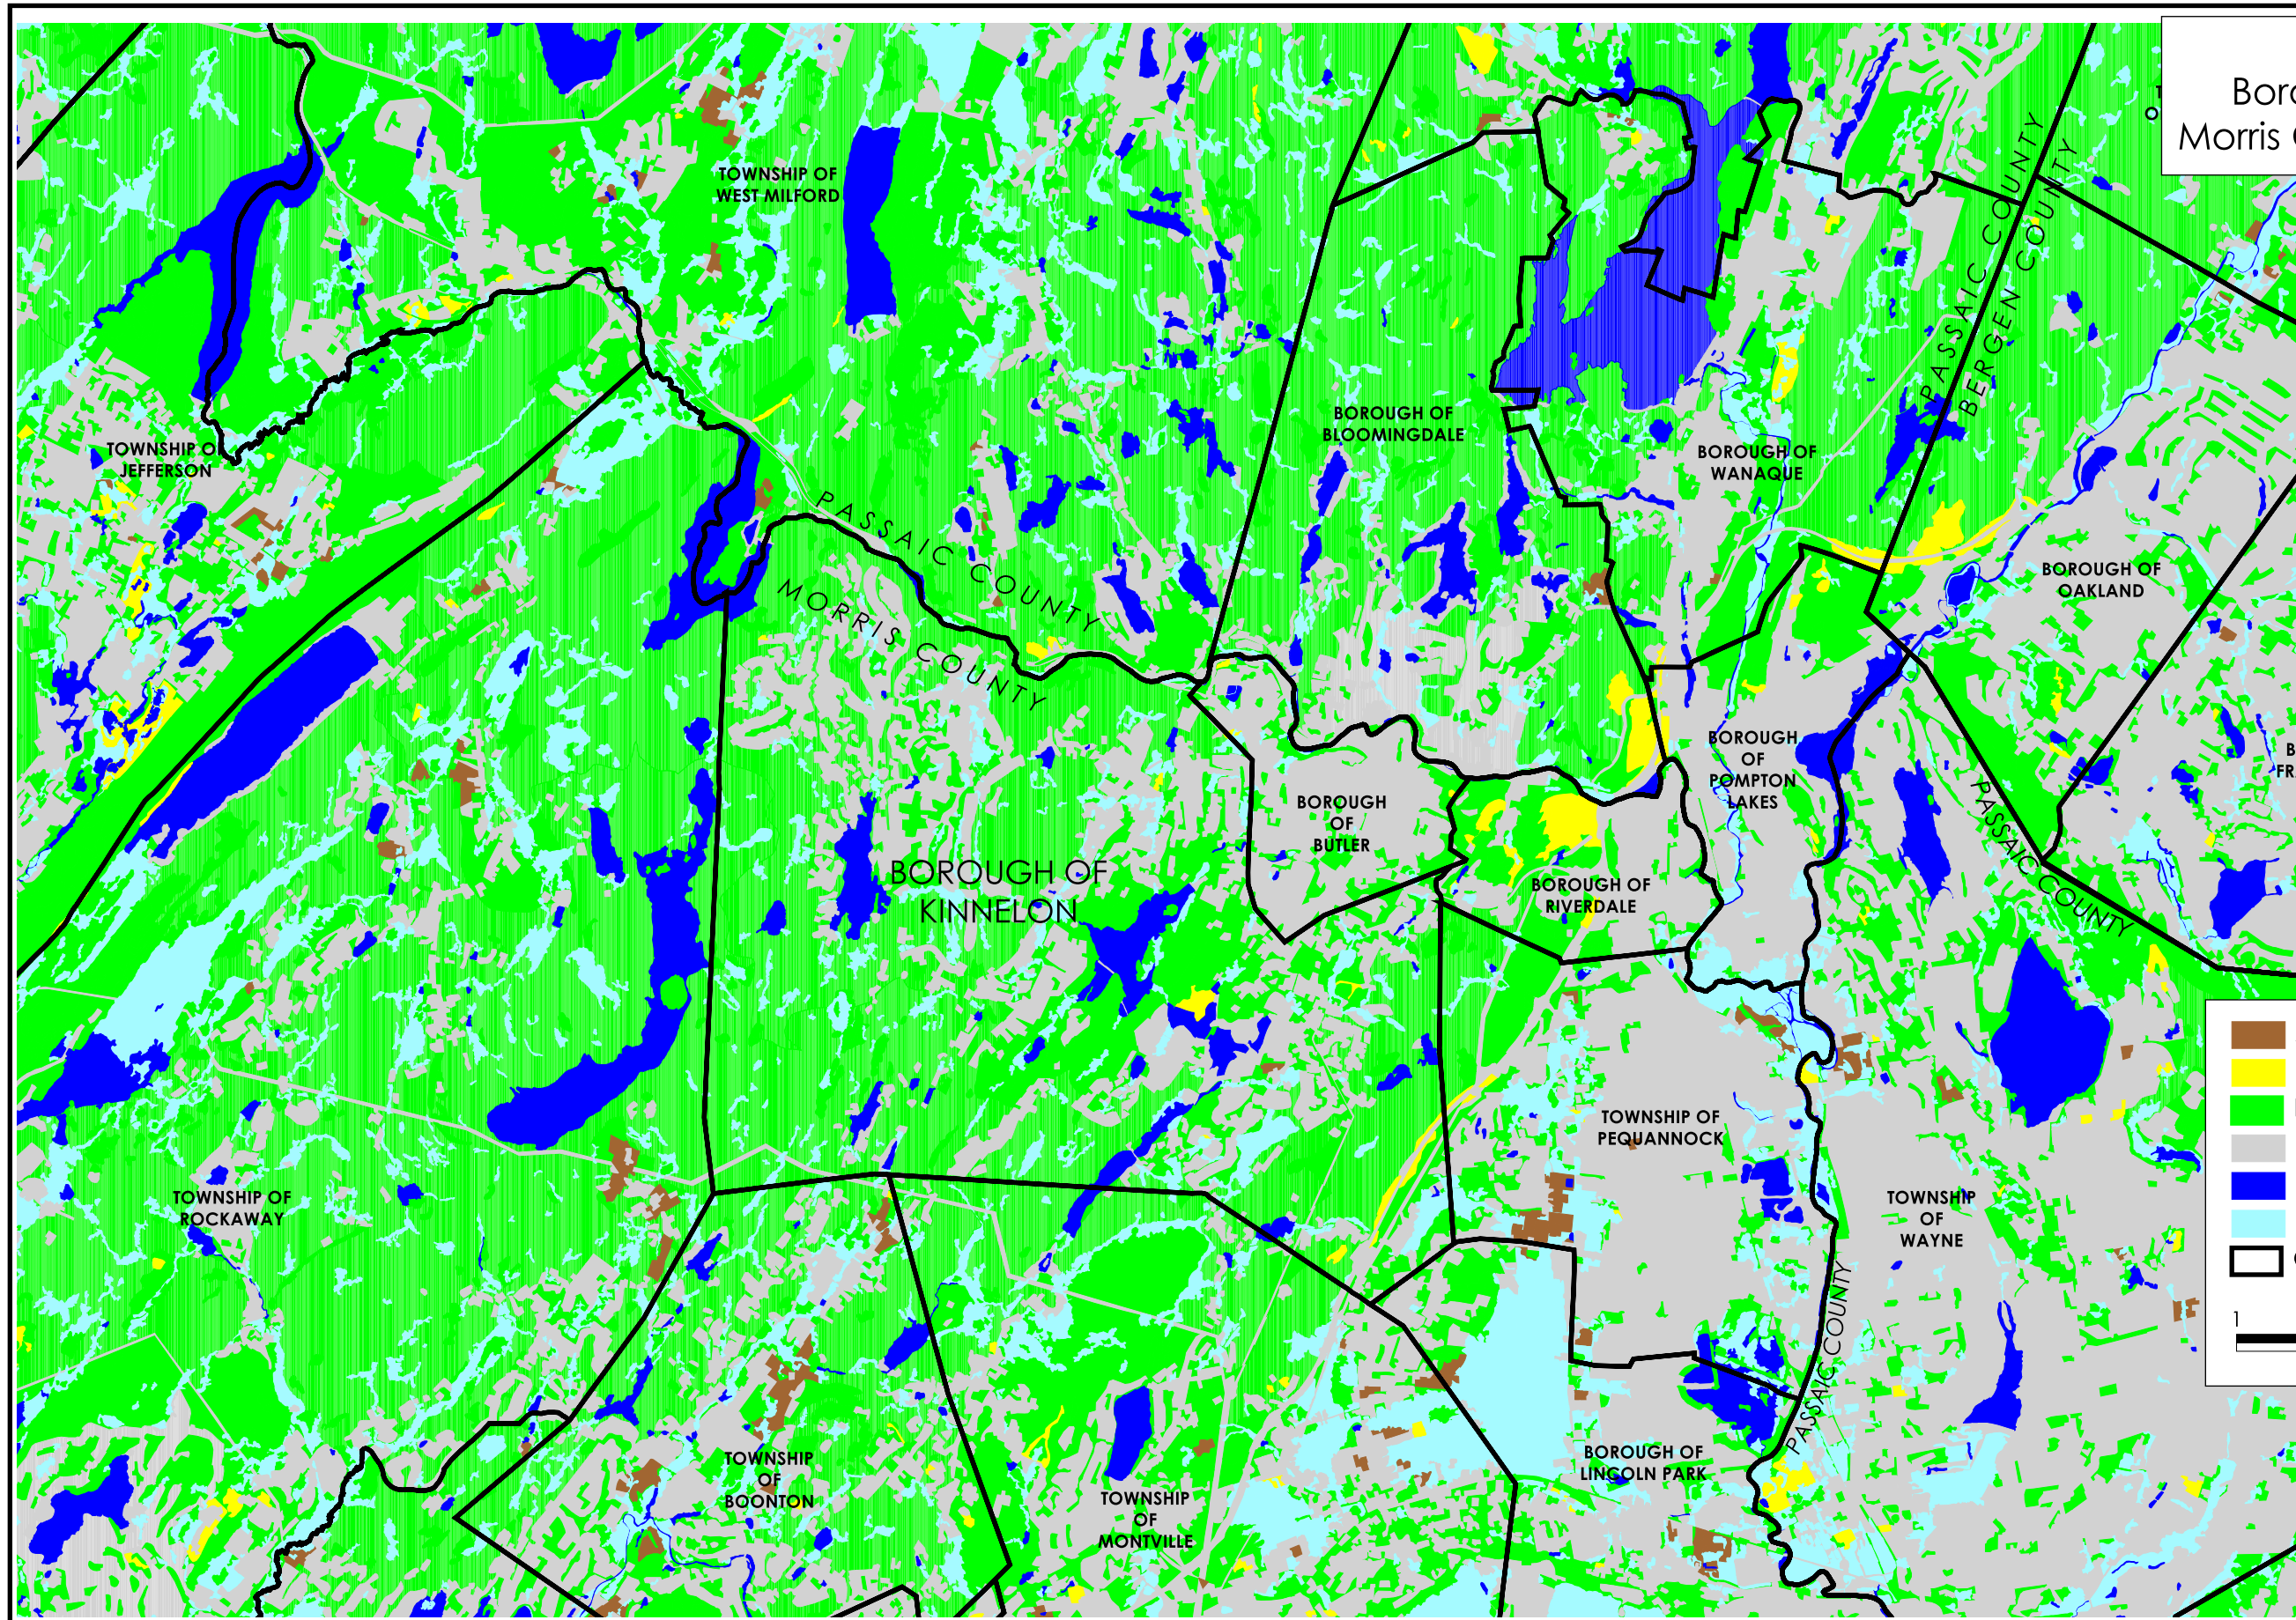

Land Use
Borough of Kinnelon
Morris County, New Jersey

- DRAFT -

- Agriculture
- Barren Land
- Forest
- Urban
- Water
- Wetland
- County/Municipal Boundary

Map Prepared February 1, 2005 by:
MORRIS LAND CONSERVANCY
19 Boonton Ave
Boonton, NJ 07005

Data Sources: NJDEP. "This map is to be used solely for planning purposes, and does not take the place of a survey."

This map was developed using New Jersey Department of Environmental Protection Geographic Information System digital data, but this secondary product has not been verified by the NJDEP and is not state-authorized."